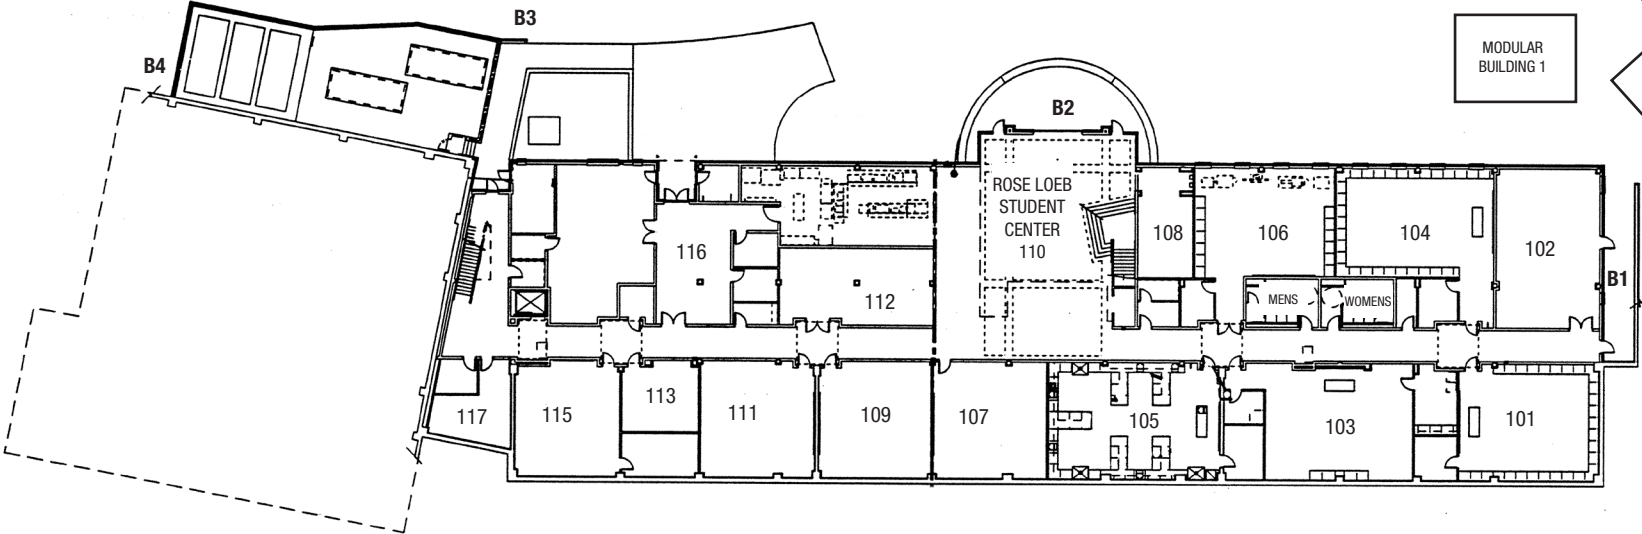

Fauquier Campus Room Map

Paul and Sheila Wolk Hall Upper Level

Fauquier Campus
 6480 College St.
 Warrenton, VA 20187-8820
 540-351-1505
 lfcc.edu

Paul and Sheila Wolk Hall Lower Level

Modular Buildings

- MODULAR BUILDING 1
- MODULAR BUILDING 2
- MODULAR BUILDING 3
- MODULAR BUILDING 4
- MODULAR BUILDING 5
- MODULAR BUILDING 6

Fauquier Campus Room Map

The Barn

Fauquier Campus
6480 College St.
Warrenton, VA 20187-8820
540-351-1505
lfcc.edu